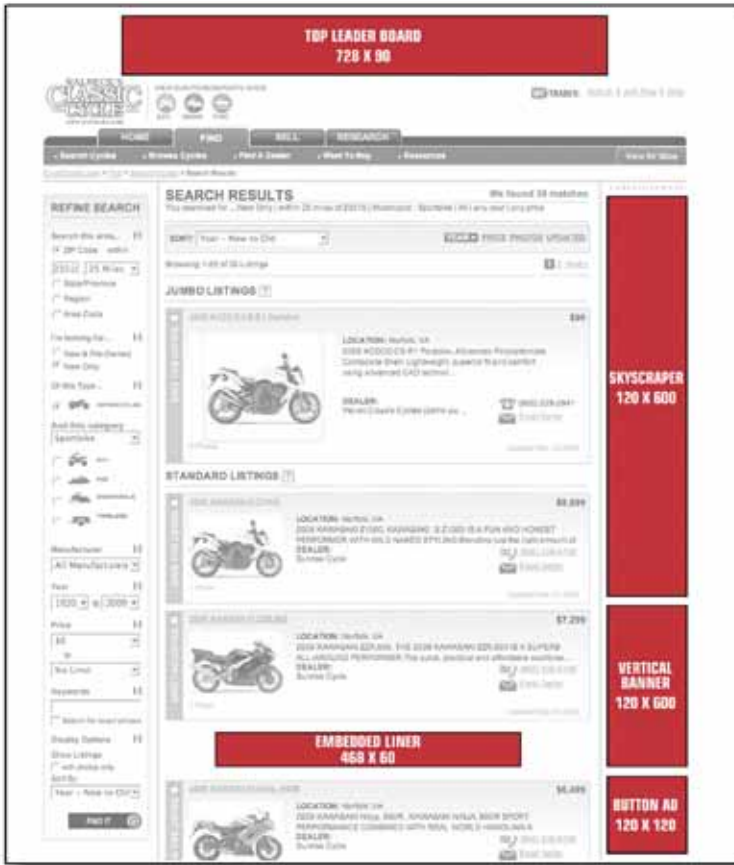

**Website Ad Sizes & Placement**

**Banner Ads**

**Top Leader Board**

Leader Boards are located at the top of the search result pages and embedded in the center of the browse result pages.

**Skyscrapers**

These vertical ads are located on the right rail of the search result and ad detail pages.

**Vertical Banners**

Vertical banners are located on the right rail of the search result pages below the skyscraper ads as well as the right rail of the browse result pages.

**Button Ads**

These square ads are located directly under the vertical banners.

**Embedded Liner Ads**

Embedded Liners are located in the center of the search and browse result listings.

**Resource Sponsorship Tile**

Sponsorship ads are located on resource pages. Maximum of four sponsorship tiles per page. All ads rotate to the top left hand position.

**Sponsorship Rectangle Ads**

These are located on the Advanced Search, Payment Calculator, MyTrader and Price Checker pages.